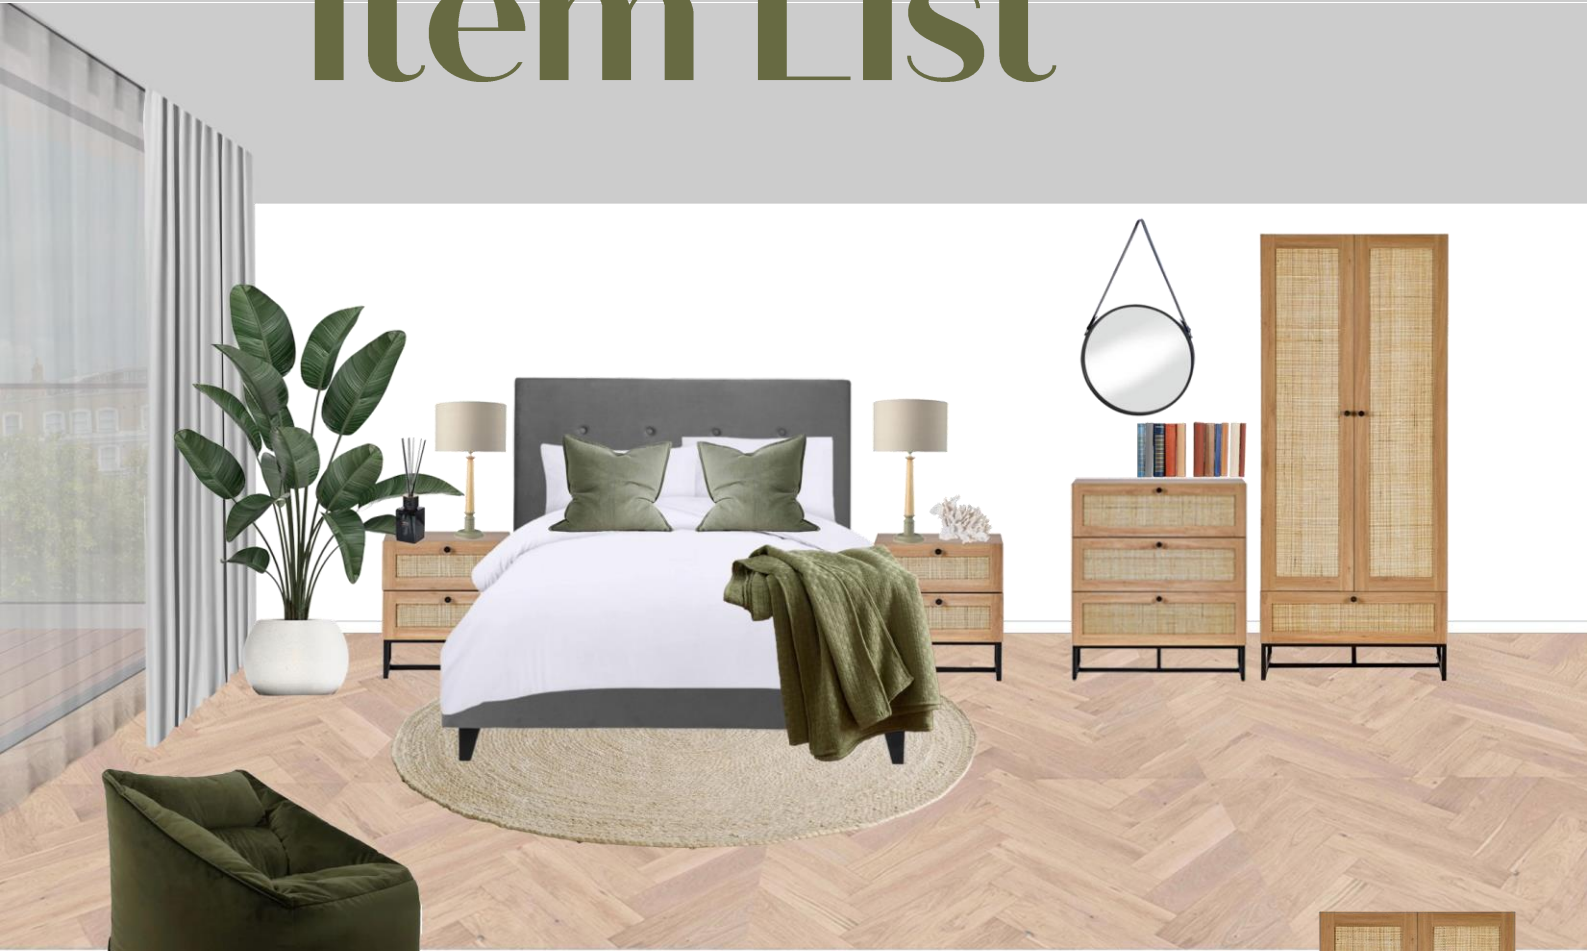

Item List

T: 020 8991 9700
enquiries@basefurnishings.com